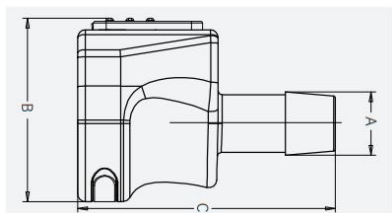

747411	Cap	/	25
747421	Plug	/	25

Technical Drawing

Female Quick Connector:

Compatibility	Dimension		
	A(mm)	B(mm)	C(mm)
1/8"	4.7	23.5	28.9
1/4"	8.1	23.5	33
3/8"	11.15	23.5	33

Male Quick Connector:

Compatibility	Dimension		
	A(mm)	B(mm)	C(mm)
1/8"	15.2	4.7	28.62
1/4"	15.2	8.2	33
3/8"	15.2	11.15	33

Caps and Plugs:

Compatibility	Dimension		
	A(mm)	B(mm)	C(mm)
Cap	13.7	22.00	33
Plug	11.0	15.2	31.55

Head Office

No. 530, Xida Road, Meicun Industrial Park, Xinwu District, Wuxi, Jiangsu, China
 Tel: +86+ 510-6800 6788 Email: info@nest-wuxi.com
 Online: www.cell-nest.com