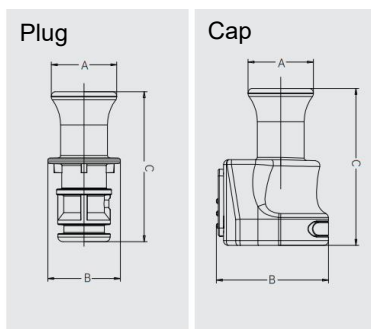

747411	Cap	/	25
747421	Plug	/	25

Technical Drawing

Female Quick Connector:

Compatibility	Dimension		
	A(mm)	B(mm)	C(mm)
1/8"	4.7	23.5	28.9
1/4"	8.1	23.5	33
3/8"	11.15	23.5	33

Male Quick Connector:

Compatibility	Dimension		
	A(mm)	B(mm)	C(mm)
1/8"	15.2	4.7	28.62
1/4"	15.2	8.2	33
3/8"	15.2	11.15	33

Caps and Plugs:

Compatibility	Dimension		
	A(mm)	B(mm)	C(mm)
Cap	13.7	22.00	33
Plug	11.0	15.2	31.55

Head Office

No. 530, Xida Road, Meicun Industrial Park, Xinwu District, Wuxi, Jiangsu, China
 Tel: +86+ 510-6800 6788 Email: info@nest-wuxi.com
 Online: www.cell-nest.com