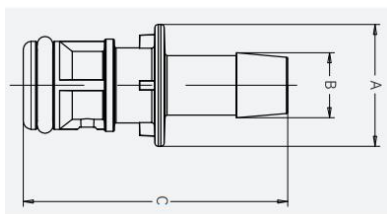

747411	Cap	/	25
747421	Plug	/	25

Technical Drawing

Female Quick Connector:

Compatibility	Dimension		
	A(mm)	B(mm)	C(mm)
1/8"	4.7	23.5	28.9
1/4"	8.1	23.5	33
3/8"	11.15	23.5	33

Male Quick Connector:

Compatibility	Dimension		
	A(mm)	B(mm)	C(mm)
1/8"	15.2	4.7	28.62
1/4"	15.2	8.2	33
3/8"	15.2	11.15	33

Caps and Plugs:

Compatibility	Dimension		
	A(mm)	B(mm)	C(mm)
Cap	13.7	22.00	33
Plug	11.0	15.2	31.55

Head Office

No. 530, Xida Road, Meicun Industrial Park, Xinwu District, Wuxi, Jiangsu, China
 Tel: +86+ 510-6800 6788 Email: info@nest-wuxi.com
 Online: www.cell-nest.com