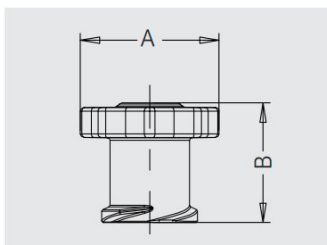

Technical Drawing

Luer Connector:

Male Luer Connector

Female Luer Connector

Compatibility	Dimension		
	A(mm)	B(mm)	C(mm)
Male Luer Connector	8.3	11.07	27.25
Female Luer Connector	8.3	11.3	27.60

Luer Cap&Luer Plug:

Luer Cap

Luer Plug

Compatibility	Dimension	
	A(mm)	B(mm)
Luer Cap	11.3	9.7
Luer Plug	11.3	9.9