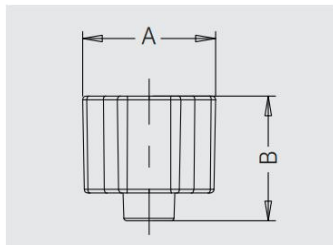

Technical Drawing

Luer Connector:

Male Luer Connector

Female Luer Connector

Compatibility	Dimension		
	A(mm)	B(mm)	C(mm)
Male Luer Connector	8.3	11.07	27.25
Female Luer Connector	8.3	11.3	27.60

Luer Cap&Luer Plug:

Luer Cap

Luer Plug

Compatibility	Dimension	
	A(mm)	B(mm)
Luer Cap	11.3	9.7
Luer Plug	11.3	9.9