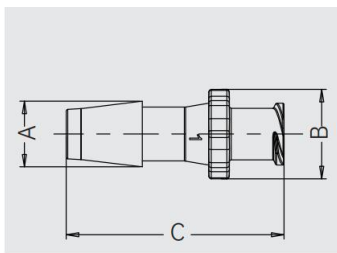

Technical Drawing

Luer Connector:

Male Luer Connector

Female Luer Connector

Compatibility	Dimension		
	A(mm)	B(mm)	C(mm)
Male Luer Connector	8.3	11.07	27.25
Female Luer Connector	8.3	11.3	27.60

Luer Cap&Luer Plug:

Luer Cap

Luer Plug

Compatibility	Dimension	
	A(mm)	B(mm)
Luer Cap	11.3	9.7
Luer Plug	11.3	9.9