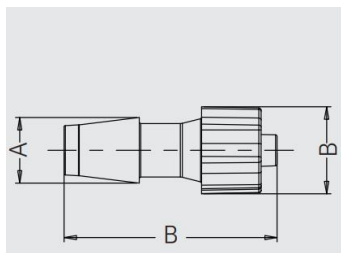

Technical Drawing

Luer Connector:

Male Luer Connector

Female Luer Connector

Compatibility	Dimension		
	A(mm)	B(mm)	C(mm)
Male Luer Connector	8.3	11.07	27.25
Female Luer Connector	8.3	11.3	27.60

Luer Cap&Luer Plug:

Luer Cap

Luer Plug

Compatibility	Dimension	
	A(mm)	B(mm)
Luer Cap	11.3	9.7
Luer Plug	11.3	9.9