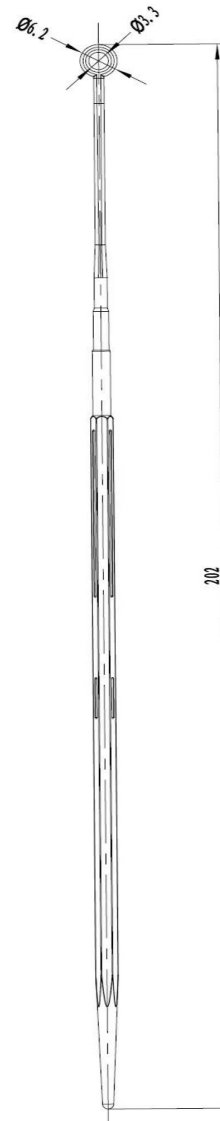

Technical Drawing

Inoculating Needle

1µL

Inoculating Loop(1 µL)

10µL

Inoculating Loop(10 µL)

Head Office No. 530, Xida Road, Meicun Industrial Park, Xinwu District, Wuxi, Jiangsu, China
 Tel: +86+ 510-6800 6788 Email: info@nest-wuxi.com
 Online: www.cell-nest.com