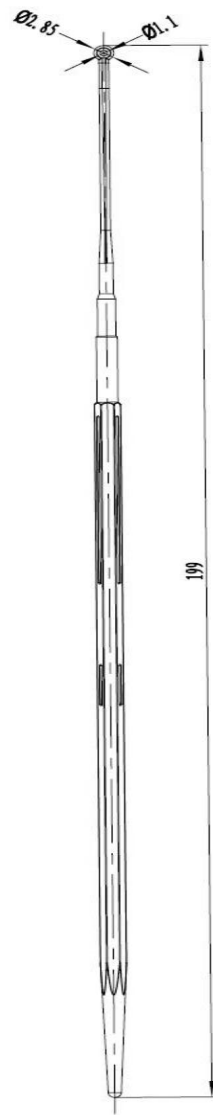

Technical Drawing

Inoculating Needle

1µL

Inoculating Loop(1 µL)

10µL

Inoculating Loop(10 µL)

Head Office No. 530, Xida Road, Meicun Industrial Park, Xinwu District, Wuxi, Jiangsu, China
 Tel: +86+ 510-6800 6788 Email: info@nest-wuxi.com
 Online: www.cell-nest.com