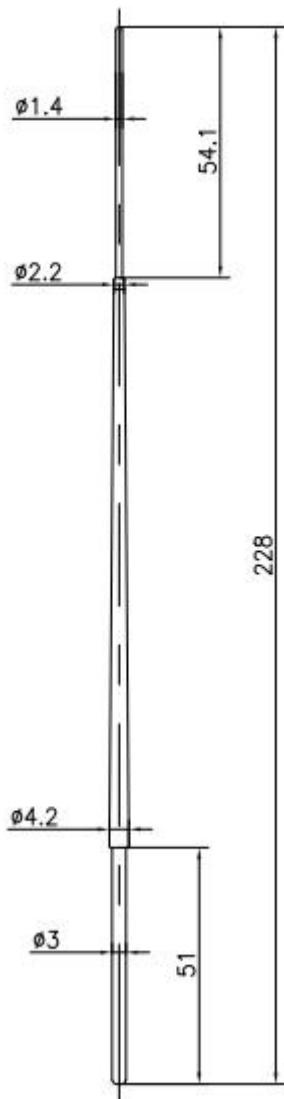

Technical Drawing

Inoculating Needle

1µL

Inoculating Loop(1 µL)

10µL

Inoculating Loop(10 µL)

Head Office No. 530, Xida Road, Meicun Industrial Park, Xinwu District, Wuxi, Jiangsu, China
 Tel: +86+ 510-6800 6788 Email: info@nest-wuxi.com
 Online: www.cell-nest.com