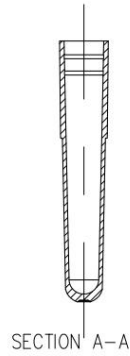

1.1mL Single Cluster Tube