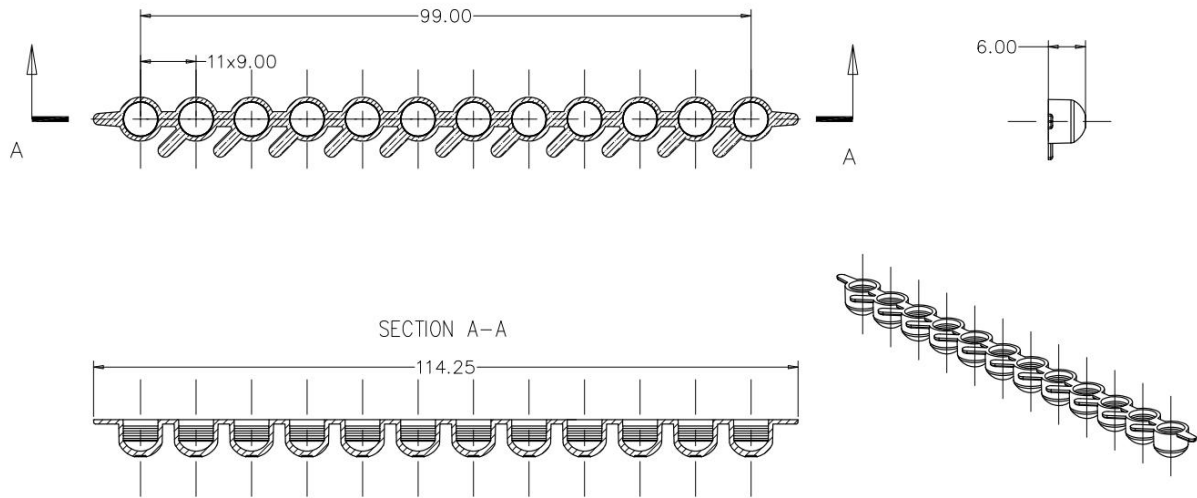

12-strip Cluster Tube Cap