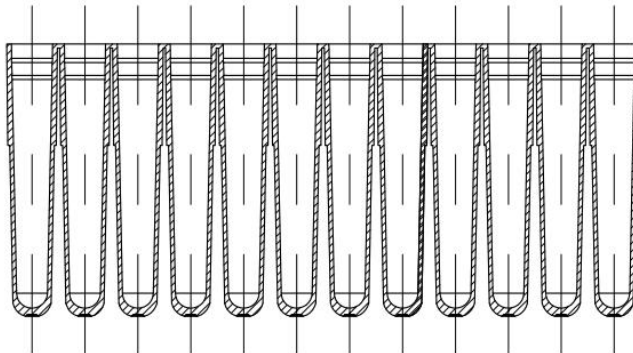

1.1mL 12-strip Cluster Tube

8-strip Cluster Tube Cap

Head Office

No. 530, Xida Road, Meicun Industrial Park, Xinwu District, Wuxi, Jiangsu, China
Tel: +86+ 510-6800 6788 Email: info@nest-wuxi.com
Online: www.cell-nest.com

Oversea

NEST USA (New Jersey/ Phoenix)
NEST scientific 株式会社 (Yokohama, Japan)
NEST Scientific Europe B.V (Netherlands)
Nest Scientific (MENA) FZE (Sharjah, United Arab Emirates)