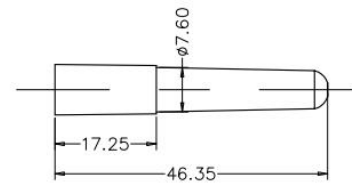

1.1mL 12-strip Cluster Tube

SECTION A-A