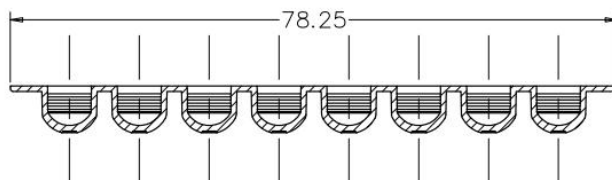

SECTION A-A

8-strip Cluster Tube Cap

SECTION A-A

Head Office

No. 530, Xida Road, Meicun Industrial Park, Xinwu District, Wuxi, Jiangsu, China
 Tel: +86+ 510-6800 6788 Email: info@nest-wuxi.com
 Online: www.cell-nest.com