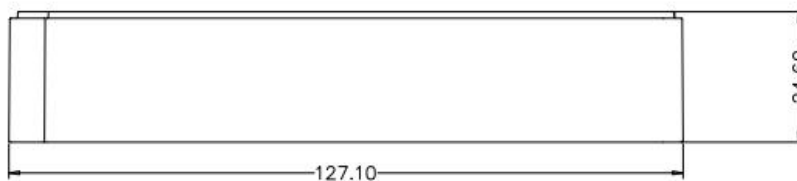

Cluster pipe rack cover

Head Office

No. 530, Xida Road, Meicun Industrial Park, Xinwu District, Wuxi, Jiangsu, China
Tel: +86+ 510-6800 6788 Email: info@nest-wuxi.com
Online: www.cell-nest.com

Oversea

NEST USA (New Jersey/ Phoenix)
NEST scientific 株式会社 (Yokohama, Japan)
NEST Scientific Europe B.V (Netherlands)
Nest Scientific (MENA) FZE (Sharjah, United Arab Emirates)