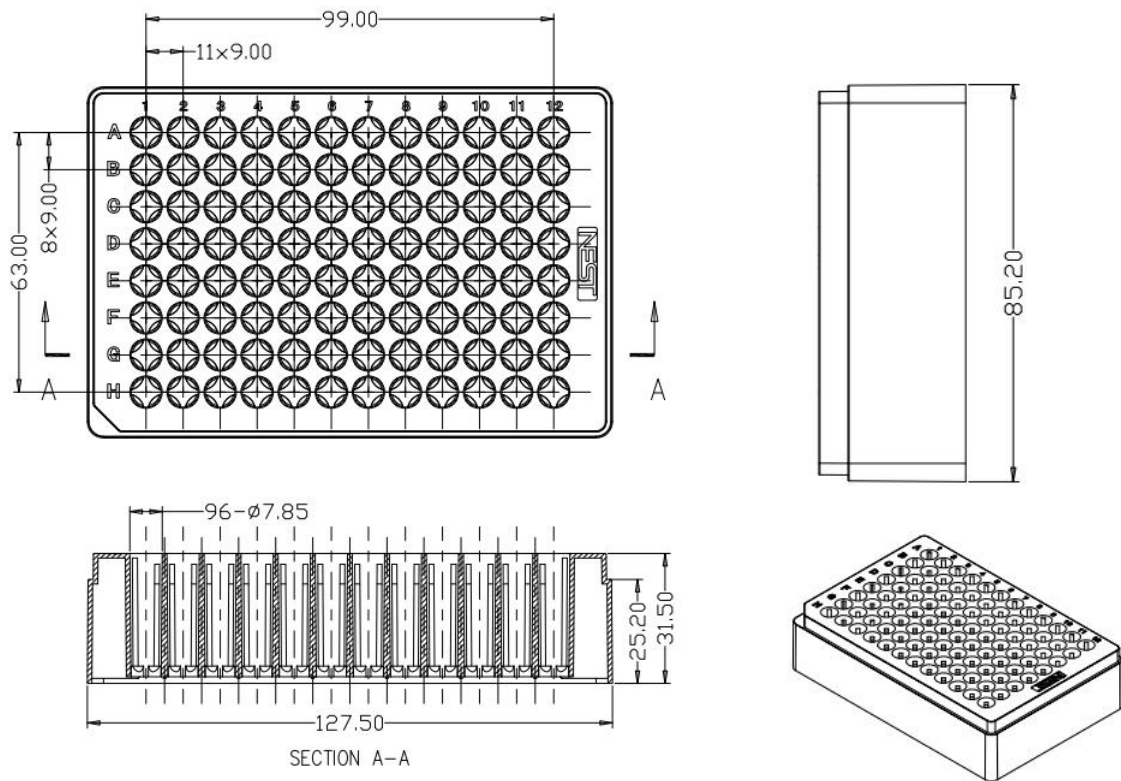

Cluster pipe rack

Head Office

No. 530, Xida Road, Meicun Industrial Park, Xinwu District, Wuxi, Jiangsu, China
Tel: +86+ 510-6800 6788 Email: info@nest-wuxi.com
Online: www.cell-nest.com

Oversea

NEST USA (New Jersey/ Phoenix)
NEST scientific 株式会社 (Yokohama, Japan)
NEST Scientific Europe B.V (Netherlands)
Nest Scientific (MENA) FZE (Sharjah, United Arab Emirates)