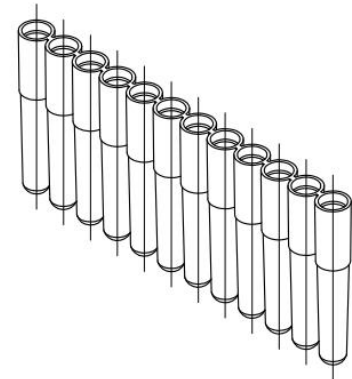

1.1mL 12-strip Cluster Tube

8-strip Cluster Tube Cap

Head Office

No. 530, Xida Road, Meicun Industrial Park, Xinwu District, Wuxi, Jiangsu, China
Tel: +86+ 510-6800 6788 Email: info@nest-wuxi.com
Online: www.cell-nest.com

Oversea

NEST USA (New Jersey/ Phoenix)
NEST scientific 株式会社 (Yokohama, Japan)
NEST Scientific Europe B.V (Netherlands)
Nest Scientific (MENA) FZE (Sharjah, United Arab Emirates)