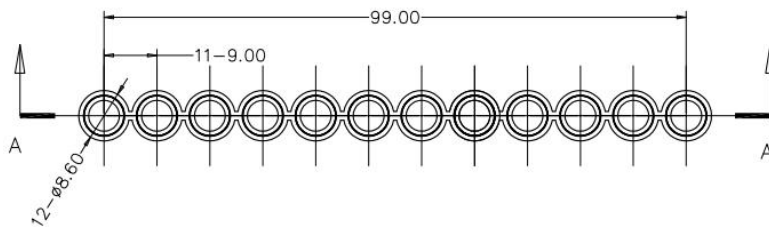

1.1mL 12-strip Cluster Tube

SECTION A-A