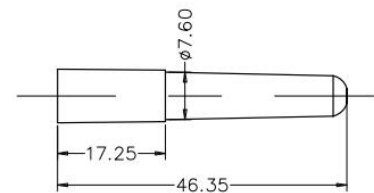

1.1mL Single Cluster Tube

1.1mL 8-strip Cluster Tube

SECTION A-A

Head Office

No. 530, Xida Road, Meicun Industrial Park, Xinwu District, Wuxi, Jiangsu, China
 Tel: +86+ 510-6800 6788 Email: info@nest-wuxi.com
 Online: www.cell-nest.com