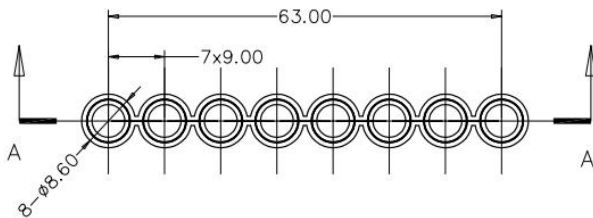

1.1mL Single Cluster Tube

1.1mL 8-strip Cluster Tube

SECTION A-A

Head Office

No. 530, Xida Road, Meicun Industrial Park, Xinwu District, Wuxi, Jiangsu, China
 Tel: +86+ 510-6800 6788 Email: info@nest-wuxi.com
 Online: www.cell-nest.com