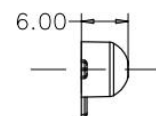

8-strip Cluster Tube Cap