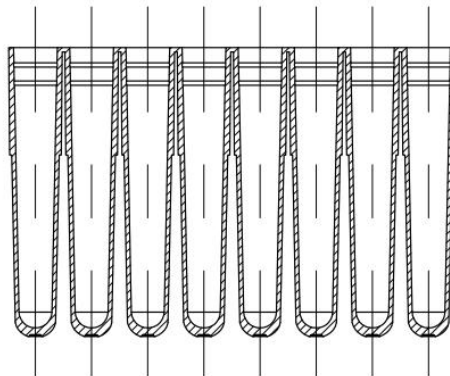

1.1mL Single Cluster Tube

1.1mL 8-strip Cluster Tube

SECTION A-A

Head Office

No. 530, Xida Road, Meicun Industrial Park, Xinwu District, Wuxi, Jiangsu, China
 Tel: +86+ 510-6800 6788 Email: info@nest-wuxi.com
 Online: www.cell-nest.com