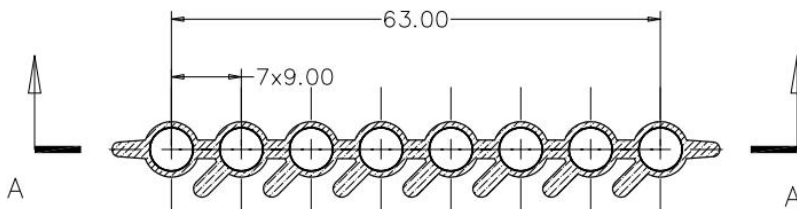

SECTION A-A

8-strip Cluster Tube Cap

SECTION A-A

Head Office

No. 530, Xida Road, Meicun Industrial Park, Xinwu District, Wuxi, Jiangsu, China
 Tel: +86+ 510-6800 6788 Email: info@nest-wuxi.com
 Online: www.cell-nest.com