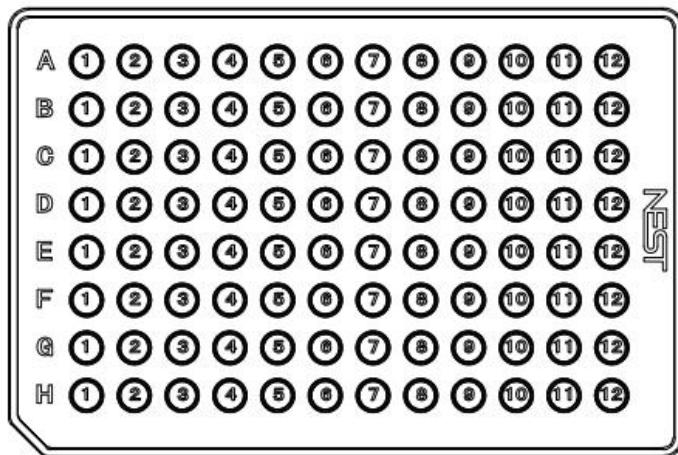

Cluster pipe rack cover

Head Office

No. 530, Xida Road, Meicun Industrial Park, Xinwu District, Wuxi, Jiangsu, China
Tel: +86+ 510-6800 6788 Email: info@nest-wuxi.com
Online: www.cell-nest.com

Oversea

NEST USA (New Jersey/ Phoenix)
NEST scientific 株式会社 (Yokohama, Japan)
NEST Scientific Europe B.V (Netherlands)
Nest Scientific (MENA) FZE (Sharjah, United Arab Emirates)