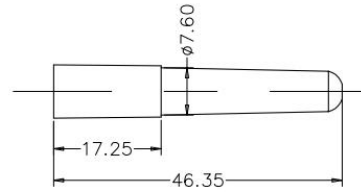

1.1mL Single Cluster Tube