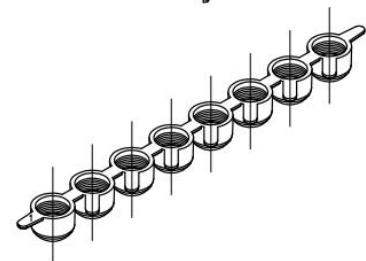

1.1mL 12-strip Cluster Tube

8-strip Cluster Tube Cap

SECTION A-A

Head Office

No. 530, Xida Road, Meicun Industrial Park, Xinwu District, Wuxi, Jiangsu, China
Tel: +86+ 510-6800 6788 Email: info@nest-wuxi.com
Online: www.cell-nest.com

Oversea

NEST USA (New Jersey/ Phoenix)
NEST scientific 株式会社 (Yokohama, Japan)
NEST Scientific Europe B.V (Netherlands)
Nest Scientific (MENA) FZE (Sharjah, United Arab Emirates)