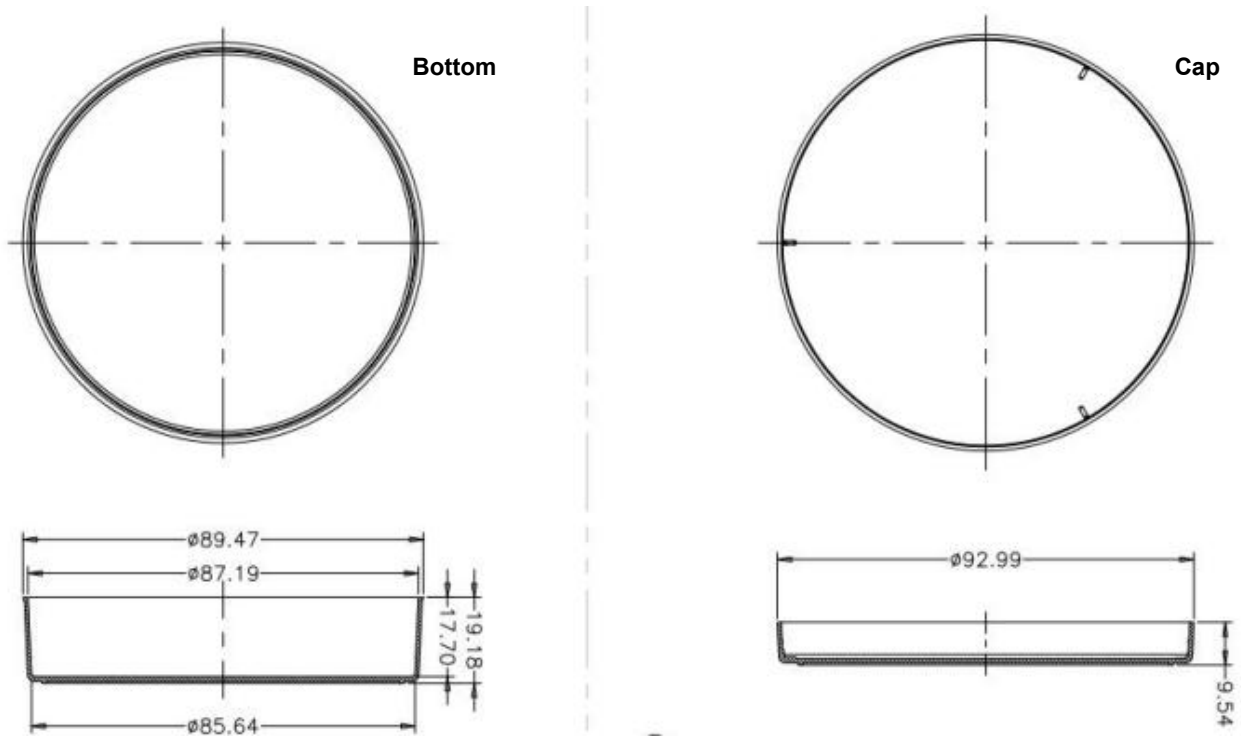

90*20 mm Petri Dishes

90*25 mm Petri Dishes

Head Office No. 530, Xida Road, Meicun Industrial Park, Xinwu District, Wuxi, Jiangsu, China
Tel: +86+ 510-6800 6788 Email: info@nest-wuxi.com
Online: www.cell-nest.com

Oversea NEST USA (New Jersey/ Phoenix)
NEST scientific 株式会社 (Yokohama, Japan)
NEST Scientific Europe B.V (Netherlands)
Nest Scientific (MENA) FZE (Sharjah, United Arab Emirates)