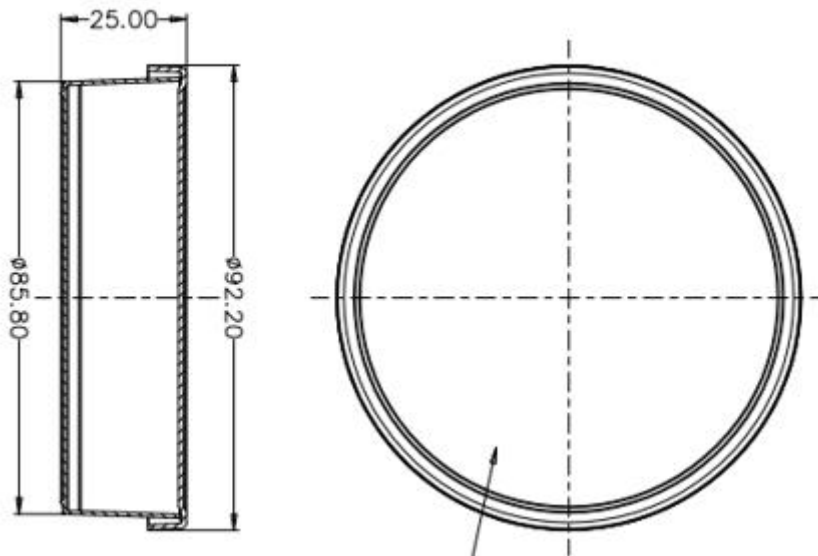

90*20 mm Petri Dishes

90*25 mm Petri Dishes

Head Office No. 530, Xida Road, Meicun Industrial Park, Xinwu District, Wuxi, Jiangsu, China
Tel: +86+ 510-6800 6788 Email: info@nest-wuxi.com
Online: www.cell-nest.com

Oversea NEST USA (New Jersey/ Phoenix)
NEST scientific 株式会社 (Yokohama, Japan)
NEST Scientific Europe B.V (Netherlands)
Nest Scientific (MENA) FZE (Sharjah, United Arab Emirates)