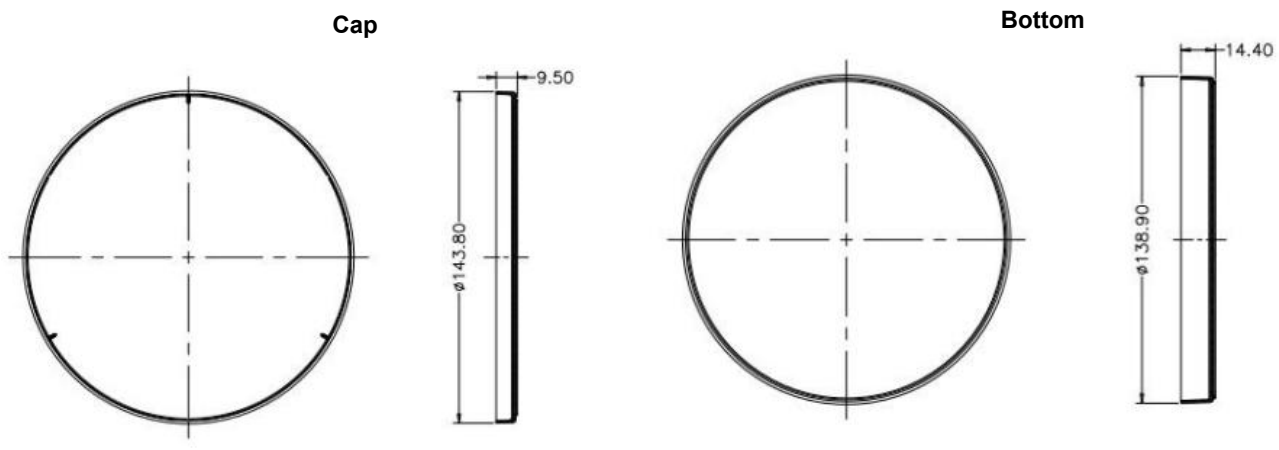

100*15 mm Petri Dishes

150*15 mm Petri Dishes

150*25 mm Petri Dishes

Head Off

ib

100*100*15 mm Square Petri Dishes

Head Office

No. 530, Xida Road, Meicun Industrial Park, Xinwu District, Wuxi, Jiangsu, China
 Tel: +86+ 510-6800 6788 Email: info@nest-wuxi.com
 Online: www.cell-nest.com