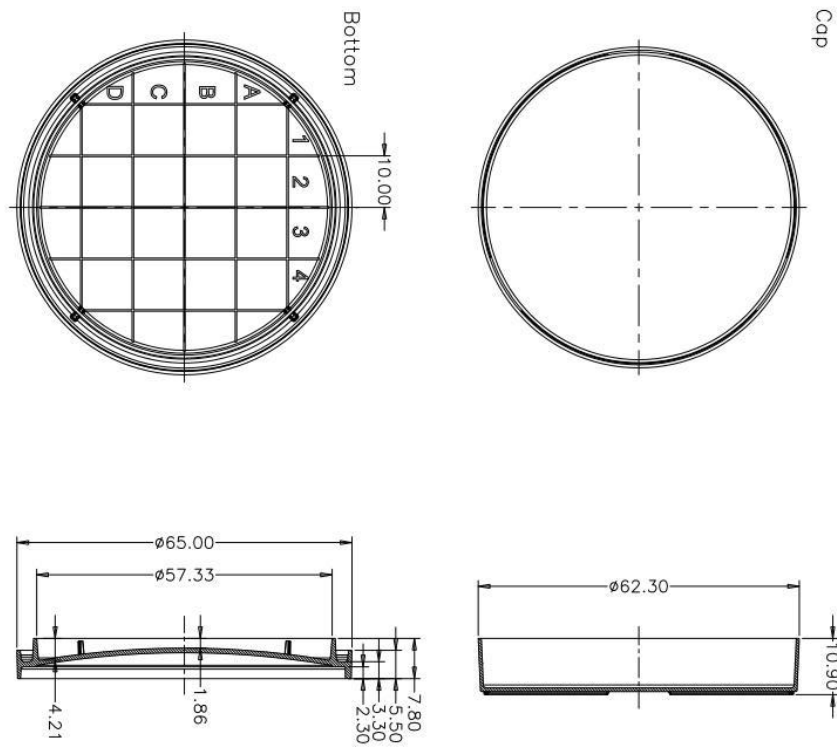

65 mm Petri Dishes