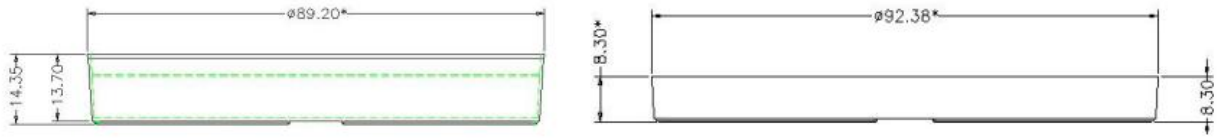

90mm Petri Dishes(2 compartments)