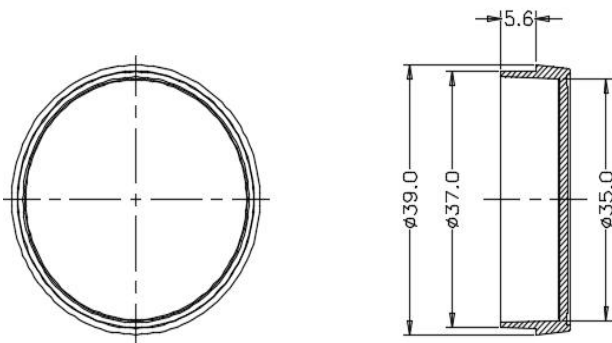

Bottom Bottom

Head Office No. 530, Xida Road, Meicun Industrial Park, Xinwu District, Wuxi, Jiangsu, China
Tel: +86+ 510-6800 6788 Email: info@nest-wuxi.com
Online: www.cell-nest.com

Oversea NEST USA (New Jersey/ Phoenix)
NEST scientific 株式会社 (Yokohama, Japan)
NEST Scientific Europe B.V (Netherlands)
Nest Scientific (MENA) FZE (Sharjah, United Arab Emirates)