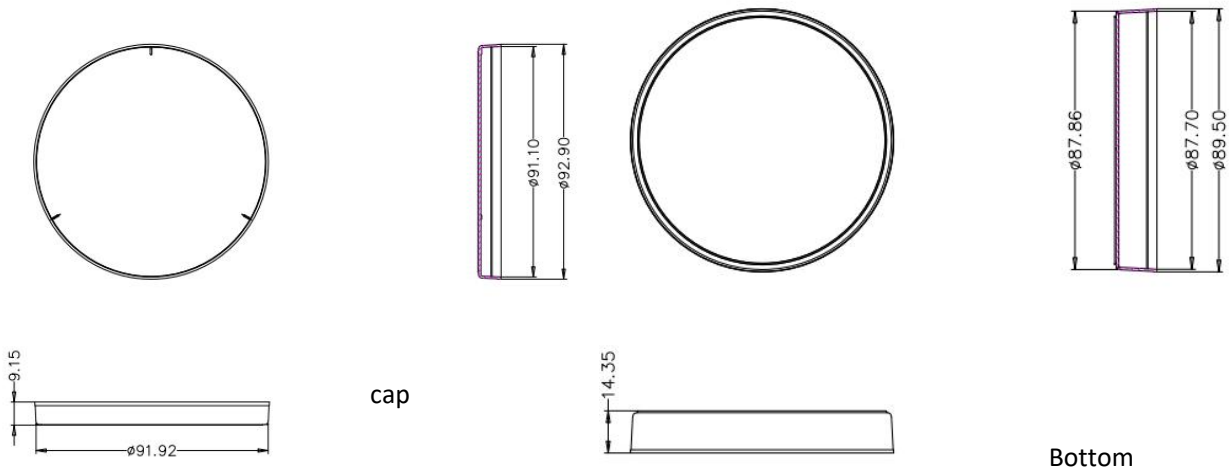

100*15 mm Petri Dishes

150*15 mm Petri Dishes

150*25 mm Petri Dishes

Head Off

ib

100*100*15 mm Square Petri Dishes

Head Office

No. 530, Xida Road, Meicun Industrial Park, Xinwu District, Wuxi, Jiangsu, China
 Tel: +86+ 510-6800 6788 Email: info@nest-wuxi.com
 Online: www.cell-nest.com