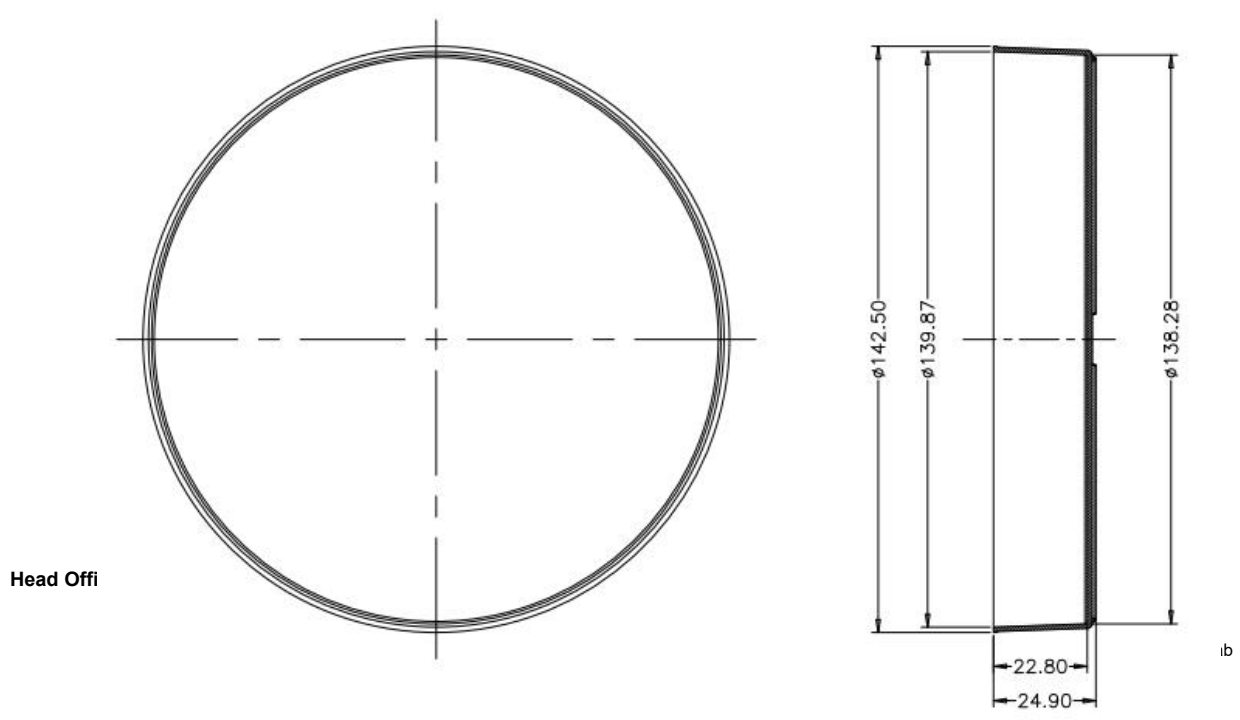

100*15 mm Petri Dishes

150*15 mm Petri Dishes

150*25 mm Petri Dishes

Head Off

ib

100*100*15 mm Square Petri Dishes

Head Office

No. 530, Xida Road, Meicun Industrial Park, Xinwu District, Wuxi, Jiangsu, China
 Tel: +86+ 510-6800 6788 Email: info@nest-wuxi.com
 Online: www.cell-nest.com