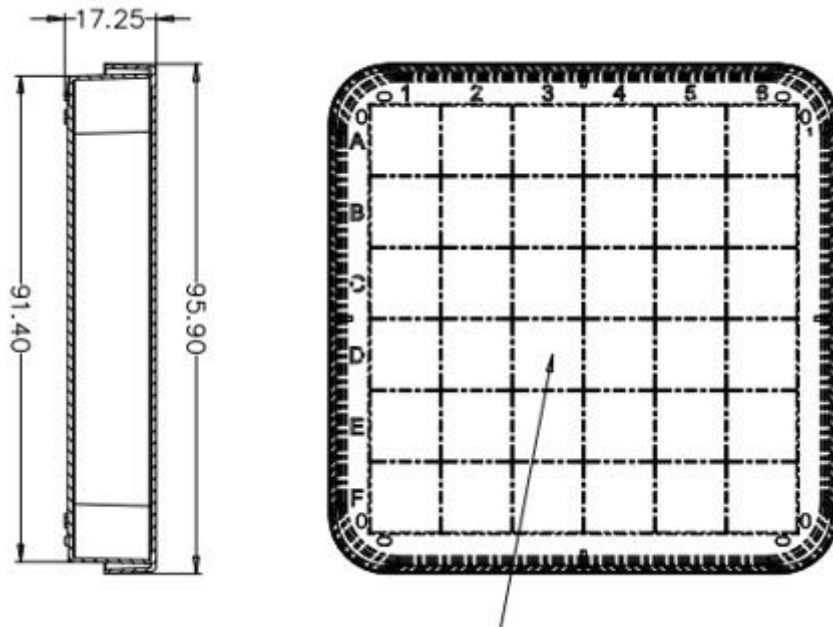

100*15 mm Petri Dishes

150*15 mm Petri Dishes

150*25 mm Petri Dishes

Head Off

ib

100*100*15 mm Square Petri Dishes

Head Office

No. 530, Xida Road, Meicun Industrial Park, Xinwu District, Wuxi, Jiangsu, China
 Tel: +86+ 510-6800 6788 Email: info@nest-wuxi.com
 Online: www.cell-nest.com