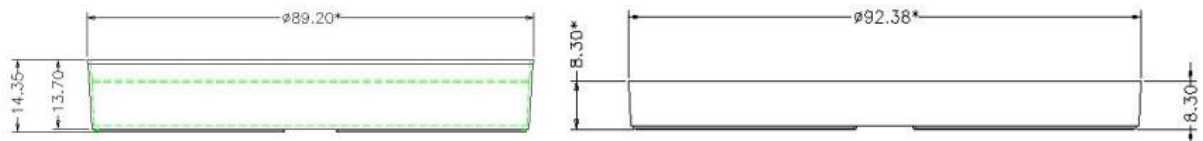

90mm Petri Dishes(2 compartments)

90mm Petri Dishes(3 compartments)

90mm Petri Dishes(4 compartments)

Head Office

No. 530, Xida Road, Meicun Industrial Park, Xinwu District, Wuxi, Jiangsu, China
 Tel: +86+ 510-6800 6788 Email: info@nest-wuxi.com
 Online: www.cell-nest.com