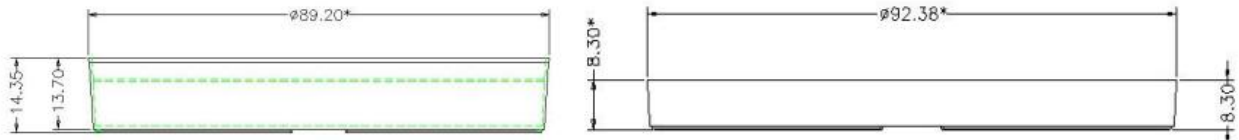

90mm Petri Dishes(3 compartments)