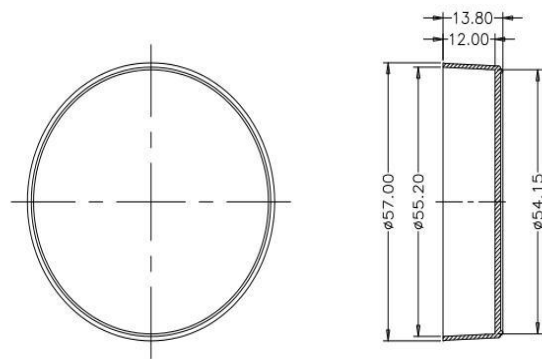

Bottom Bottom

Head Office No. 530, Xida Road, Meicun Industrial Park, Xinwu District, Wuxi, Jiangsu, China
Tel: +86+ 510-6800 6788 Email: info@nest-wuxi.com
Online: www.cell-nest.com

Oversea NEST USA (New Jersey/ Phoenix)
NEST scientific 株式会社 (Yokohama, Japan)
NEST Scientific Europe B.V (Netherlands)
Nest Scientific (MENA) FZE (Sharjah, United Arab Emirates)