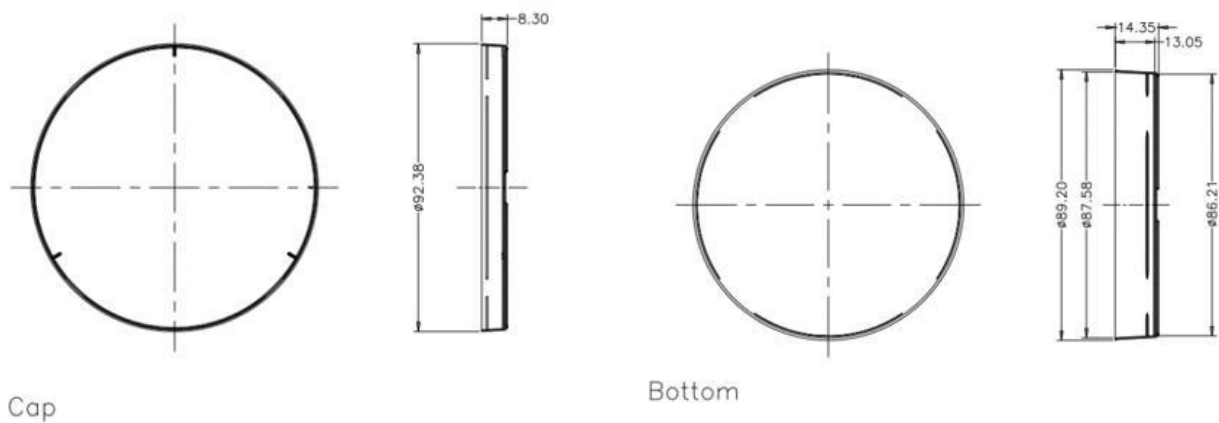

90*15 mm Petri Dishes

Head Office No. 530, Xida Road, Meicun Industrial Park, Xinwu District, Wuxi, Jiangsu, China
Tel: +86+ 510-6800 6788 Email: info@nest-wuxi.com
Online: www.cell-nest.com

Oversea NEST USA (New Jersey/ Phoenix)
NEST scientific 株式会社 (Yokohama, Japan)
NEST Scientific Europe B.V (Netherlands)
Nest Scientific (MENA) FZE (Sharjah, United Arab Emirates)