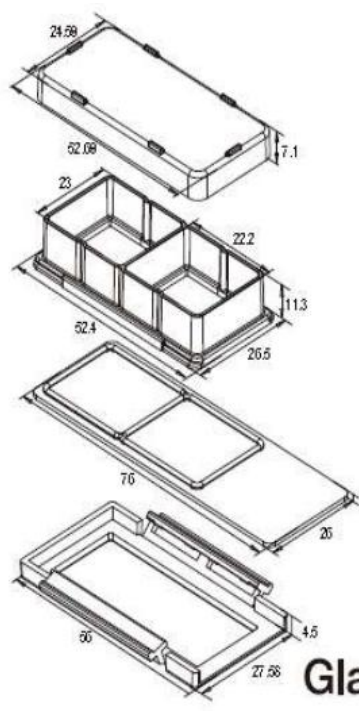

2-Well

Glass Bottom

Head Office

No. 530, Xida Road, Meicun Industrial Park, Xinwu District, Wuxi, Jiangsu, China
Tel: +86+ 510-6800 6788 Email: info@nest-wuxi.com
Online: www.cell-nest.com

Oversea

NEST USA (New Jersey/ Phoenix)
NEST scientific 株式会社 (Yokohama, Japan)
NEST Scientific Europe B.V (Netherlands)
Nest Scientific (MENA) FZE (Sharjah, United Arab Emirates)