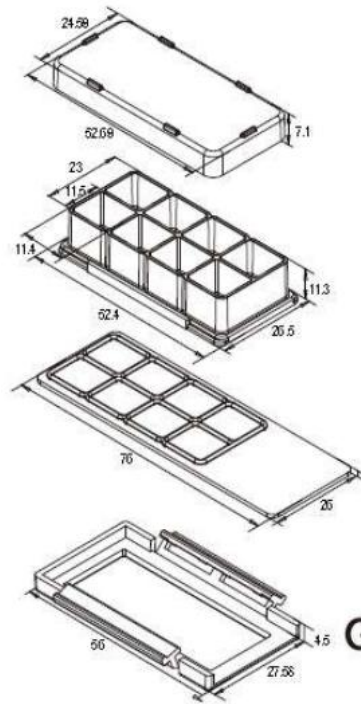

Glass Bottom

8-Well

Head Office

No. 530, Xida Road, Meicun Industrial Park, Xinwu District, Wuxi, Jiangsu, China
Tel: +86+ 510-6800 6788 Email: info@nest-wuxi.com
Online: www.cell-nest.com

Oversea

NEST USA (New Jersey/ Phoenix)
NEST scientific 株式会社 (Yokohama, Japan)
NEST Scientific Europe B.V (Netherlands)
Nest Scientific (MENA) FZE (Sharjah, United Arab Emirates)