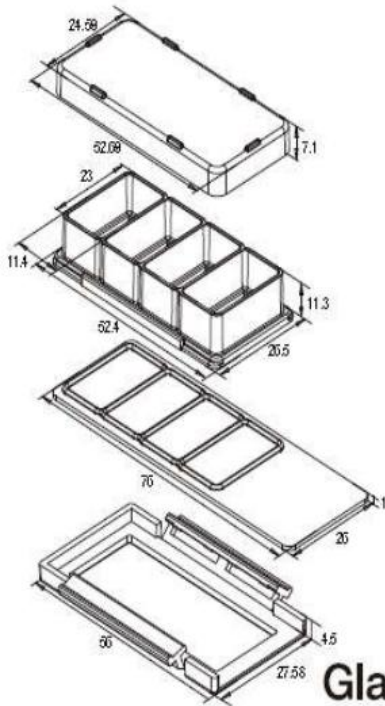

Glass Bottom

4-Well