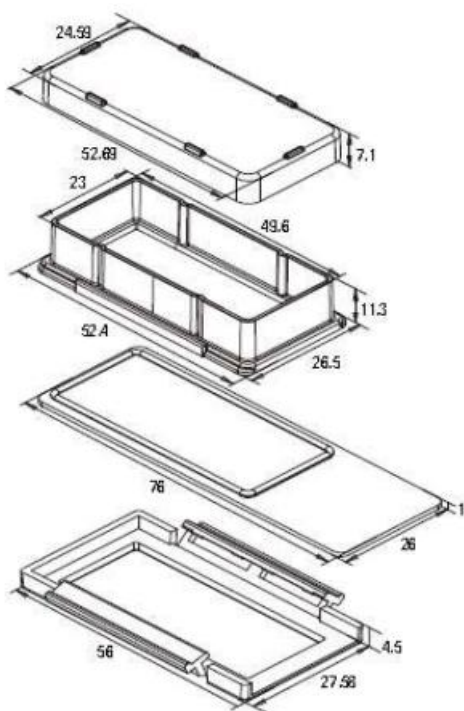

Well Dimension

	Length(mm)	Width(mm)	Height(mm)
1-Well	49.60	23.00	11.30
2-Well	23.00	22.20	11.30
4-Well	23.00	11.40	11.30
8-Well	11.50	11.40	11.30

Technical Drawing

1-Well