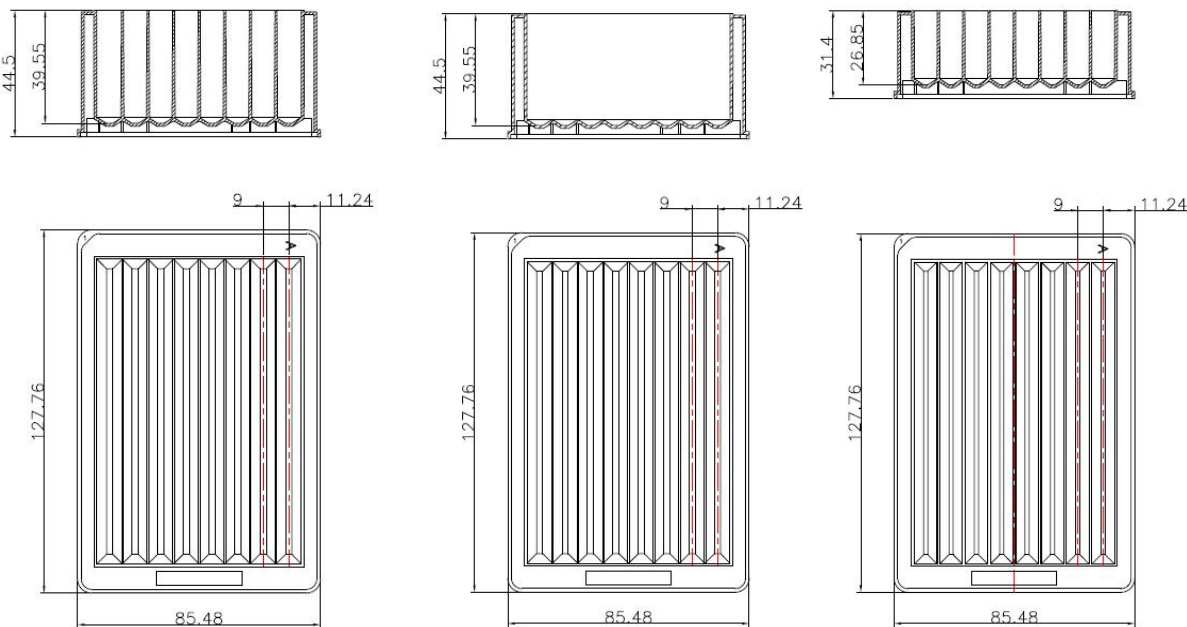

360203	Single Well, 96 Channel Troughs, High Profile	290	No	5	50
360104	Single Well, 384 Channel Troughs, middle Profile	185	No	5	50
360204	Single Well, 384 Channel Troughs, High Profile	290	No	5	50

Cat. No.	Product Description	Volume (mL)	Sterile	/Pack	/Case
360111	Multi Well, 8 Channel Troughs, middle Profile	22	Yes	5	50
360261	Multi Well, 8 Channel Troughs, High Profile	32	Yes	5	50
360265	Single Well, 8 Channel Troughs, High Profile	290	Yes	5	50
360112	Multi Well, 12 Channel Troughs, middle Profile	15	Yes	5	50
360262	Multi Well, 12 Channel Troughs, High Profile	22	Yes	5	50
360266	Single Well, 12 Channel Troughs, High Profile	290	Yes	5	50
360113	Single Well, 96 Channel Troughs, middle Profile	195	Yes	5	50
360263	Single Well, 96 Channel Troughs, High Profile	290	Yes	5	50
360114	Single Well, 384 Channel Troughs, middle Profile	185	Yes	5	50
360264	Single Well, 384 Channel Troughs, High Profile	290	Yes	5	50

Technical Drawing

8 Channel Troughs,
Multi Well, High Profile

8 Channel Troughs,
Single Well, High Profile

8 Channel Troughs,
Multi Well, middle Profile

Head Office No. 530, Xida Road, Meicun Industrial Park, Xinwu District, Wuxi, Jiangsu, China
Tel: +86+ 510-6800 6788 Email: info@nest-wuxi.com
Online: www.cell-nest.com