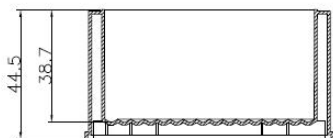

384 Channel Troughs,
Single Well, High Profile