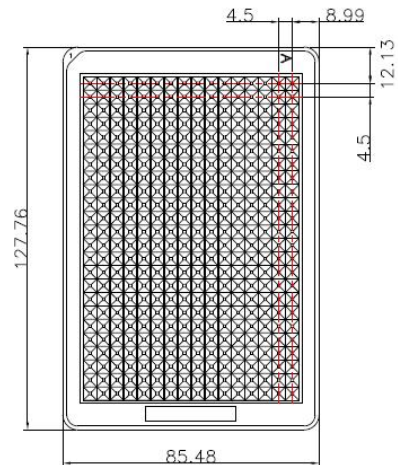

96 Channel Troughs,
Single Well, middle Profile

384 Channel Troughs,
Single Well, High Profile

384 Channel Troughs,
Single Well, middle Profile

Head Office No. 530, Xida Road, Meicun Industrial Park, Xinwu District, Wuxi, Jiangsu, China
Tel: +86+ 510-6800 6788 Email: info@nest-wuxi.com
Online: www.cell-nest.com