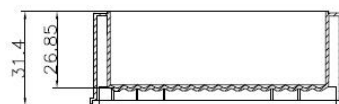

96 Channel Troughs,
Single Well, middle Profile

384 Channel Troughs,
Single Well, High Profile

384 Channel Troughs,
Single Well, middle Profile

Head Office No. 530, Xida Road, Meicun Industrial Park, Xinwu District, Wuxi, Jiangsu, China
Tel: +86+ 510-6800 6788 Email: info@nest-wuxi.com
Online: www.cell-nest.com