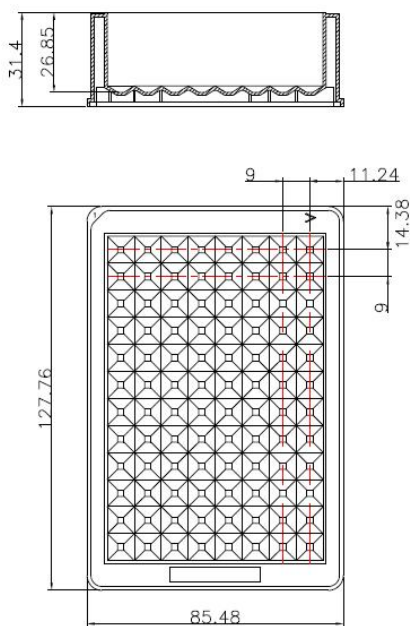

96 Channel Troughs,
Single Well, High Profile