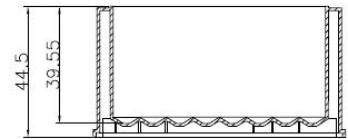

Head Office No. 530, Xida Road, Meicun Industrial Park, Xinwu District, Wuxi, Jiangsu, China
Tel: +86+ 510-6800 6788 Email: info@nest-wuxi.com
Online: www.cell-nest.com

Overseas NEST USA (New Jersey/ Phoenix)
NEST scientific 株式会社 (Yokohama, Japan)
NEST Scientific Europe B.V (Netherlands)
Nest Scientific (MENA) FZE (Sharjah, United Arab Emirates)