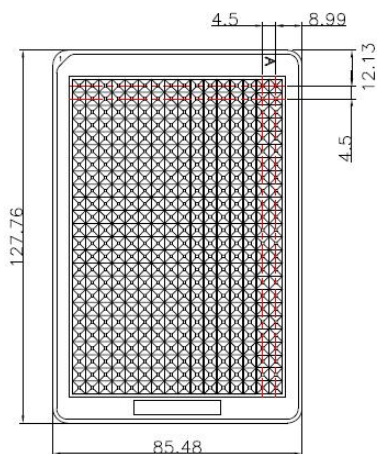

384 Channel Troughs,
Single Well, High Profile