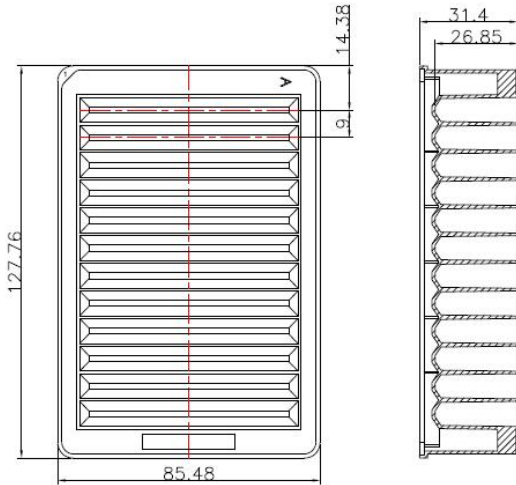

12 Channel Troughs,
Single Well, High Profile

12 Channel Troughs,
Multi Well, middle Profile