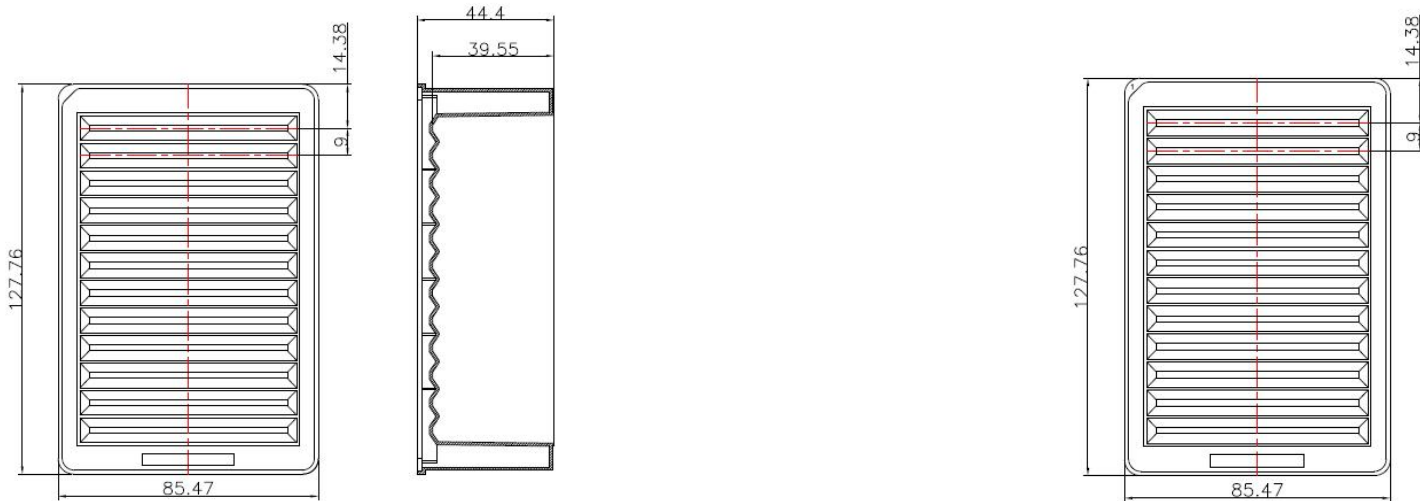

12 Channel Troughs,
Multi Well, High Profile

Head Office No. 530, Xida Road, Meicun Industrial Park, Xinwu District, Wuxi, Jiangsu, China
Tel: +86+ 510-6800 6788 Email: info@nest-wuxi.com
Online: www.cell-nest.com

Overseas NEST USA (New Jersey/ Phoenix)
NEST scientific 株式会社 (Yokohama, Japan)
NEST Scientific Europe B.V (Netherlands)
Nest Scientific (MENA) FZE (Sharjah, United Arab Emirates)