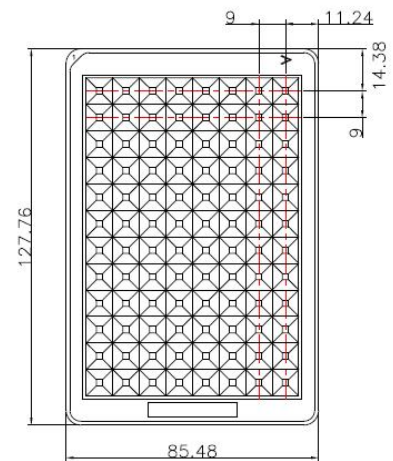

96 Channel Troughs,
Single Well, middle Profile

Head Office No. 530, Xida Road, Meicun Industrial Park, Xinwu District, Wuxi, Jiangsu, China
Tel: +86+ 510-6800 6788 Email: info@nest-wuxi.com
Online: www.cell-nest.com

Overseas NEST USA (New Jersey/ Phoenix)
NEST scientific 株式会社 (Yokohama, Japan)
NEST Scientific Europe B.V (Netherlands)
Nest Scientific (MENA) FZE (Sharjah, United Arab Emirates)